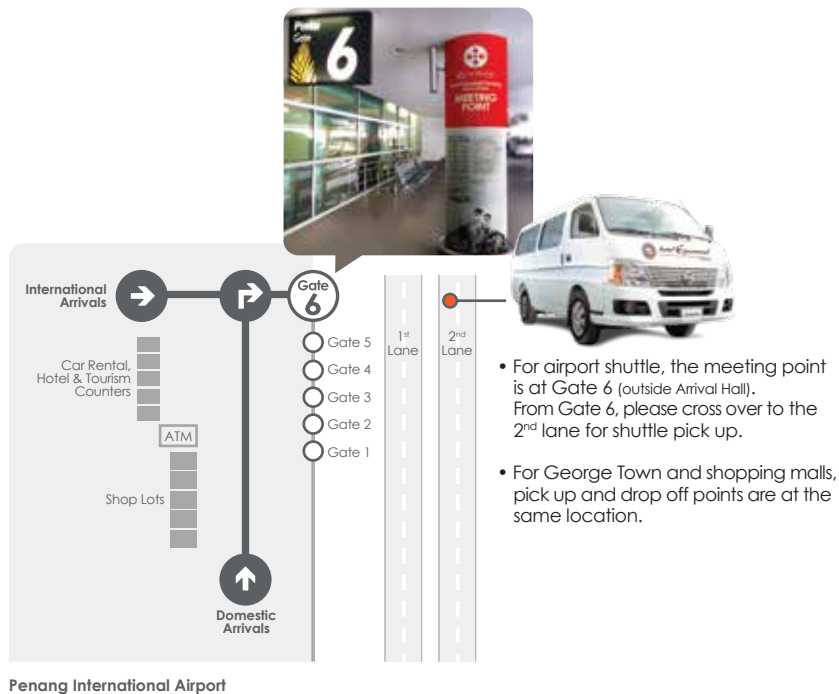

# SCHEDULE

Complimentary Shuttle Service

### Gurney Plaza

Depart from Hotel	Drop/Pick up
1030	1150
1530	1650
1830	1950

### George Town

Depart from Hotel	Drop/Pick up
1030	1120
1530	1620
1830	1920

### Terms & Conditions

1. Shuttle services are provided on a first come first served basis.
2. Prior reservation is required for pick up & drop off services.
3. Arrival times are approximate only.
4. Shuttle time may be amended at any time subject to events, closure of roads and celebrations.
5. The hotel will not be liable in case of failure to pick up passengers from the airport, George Town, and shopping malls.