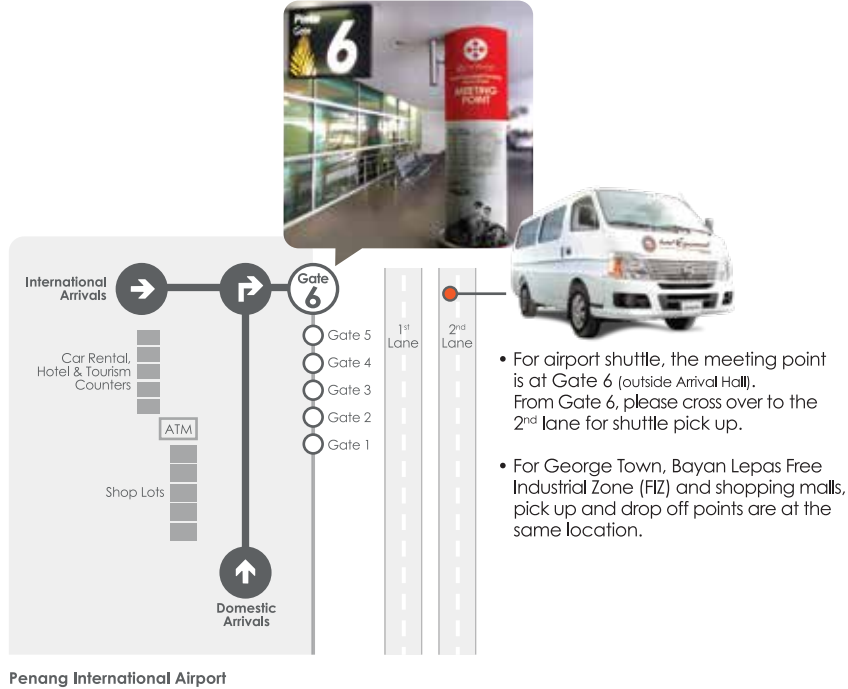

# SCHEDULE

Complimentary Shuttle Service

### George Town

Depart from Hotel	Drop/Pick up
1030	1120
1530	1620
1830	1920

### Queensbay Mall

Depart from Hotel	Drop/Pick up
1030	-
1430	1450
1730	1750
1930	1950

### Gurney Plaza

Depart from Hotel	Drop/Pick up
1030	1150
1530	1650
1830	1950