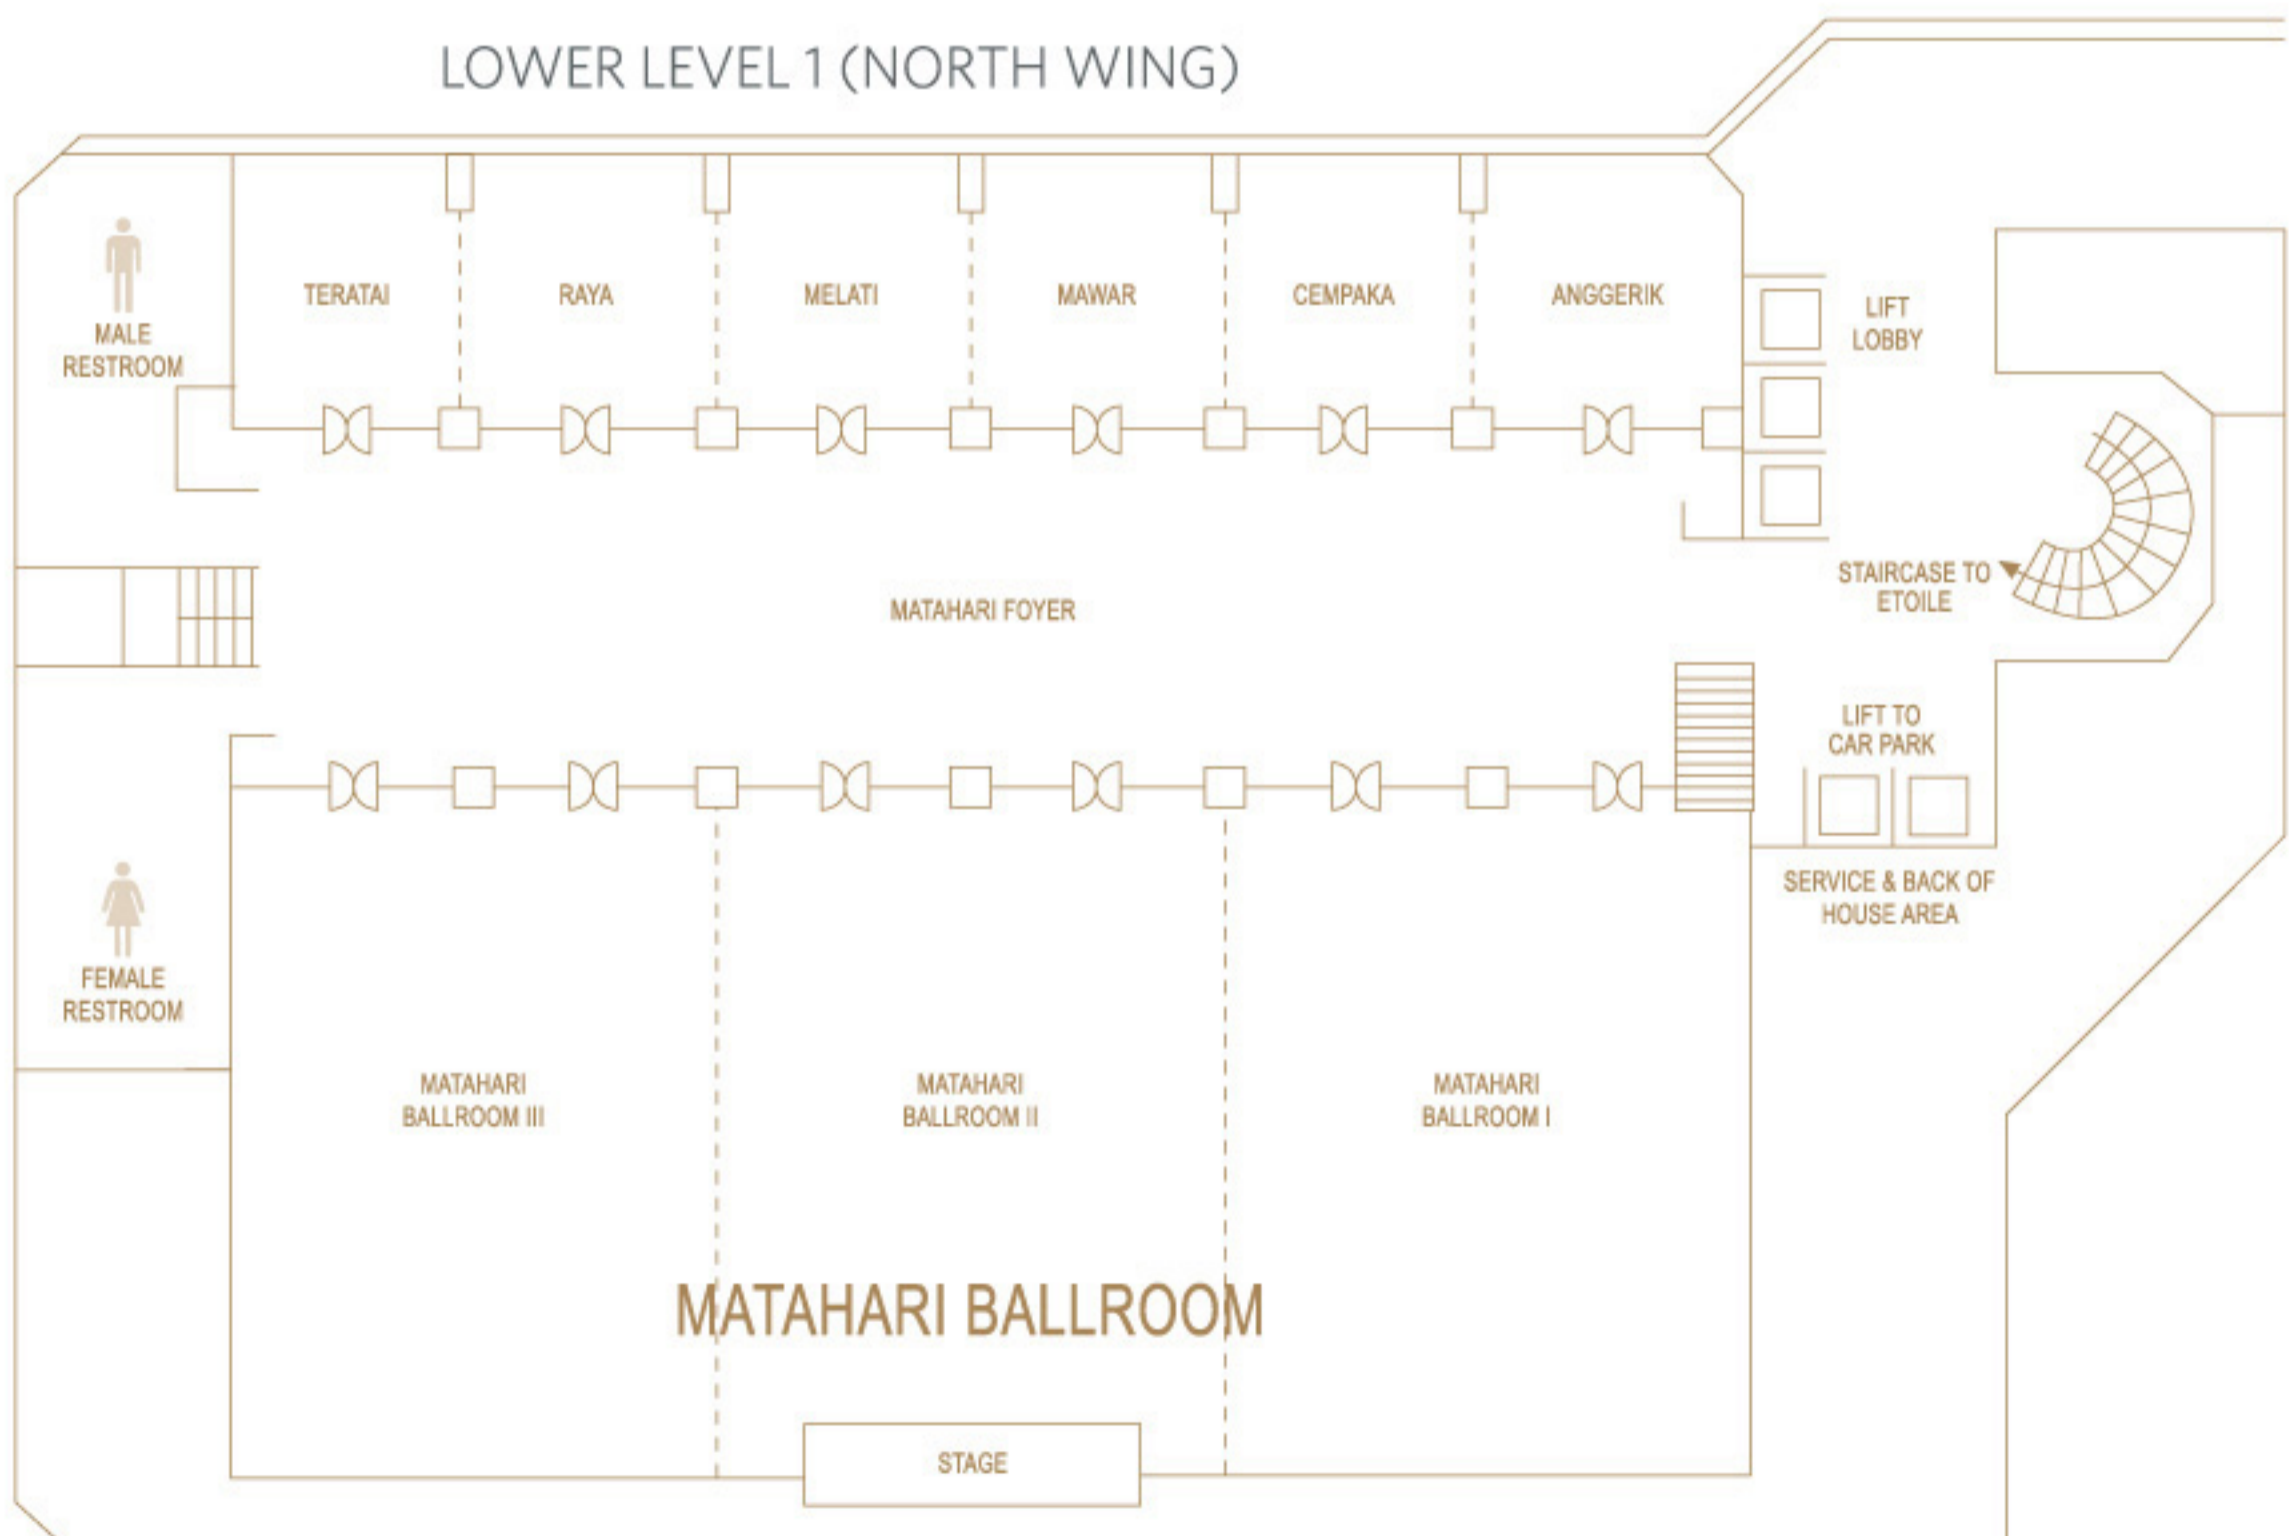

NORTH WING	DIMENSION Length x Width x Height	AREA m ²	THEATRE (Persons)	BANQUET (Persons)	RECEPTION (Persons)	CLASSROOM (Persons)	HOLLOW SQUARE (Persons)	U-SHAPE (Persons)	BOARDROOM (Persons)	EXHIBITION (Booths)
Matahari I	19.9 x 14.03 x 6.09	279	300	280	250	100	80	60	60	22
Matahari II	19.9 x 16.44 x 6.09	327	300	200	250	100	80	60	60	22
Matahari III	19.9 x 14.03 x 6.09	279	300	280	250	100	80	60	60	22
Matahari Ballroom	19.9 x 44.5 x 6.09	885	1000	880	1000	500	-	-	-	52
Matahari Foyer	39.9 x 9.3 x 3.5	-	-	-	-	-	-	-	-	-
Anggerik	9.4 x 8.37 x 3.49	72	50	40	30	20	18	12	18	4
Cempaka	9.4 x 8.1 x 3.49	72	50	40	30	20	18	12	18	4
Mawar	9.4 x 8.15 x 3.49	72	50	40	30	20	18	12	18	4
Melati	9.4 x 8.15 x 3.49	72	50	40	30	20	18	12	18	4
Raya	9.4 x 8.15 x 3.49	72	50	40	30	20	18	12	18	4
Teratai	9.4 x 6.73 x 3.49	72	50	40	30	20	18	12	18	4

Exhibition Level (LL3)

LOWER LEVEL 1 (NORTH WING)